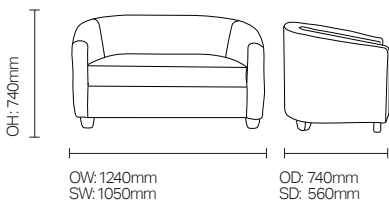

DIMENSIONS