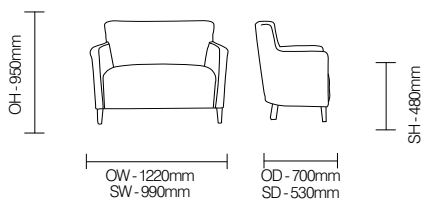

### Standard Features

- Two seater sofa
- Distinctive contemporary styling
- Robust, durable easy chair with quality solid birch frame
- Curved supportive back
- Fixed, contoured waterfall seat
- All foams comply with BS5852

## DIMENSIONS