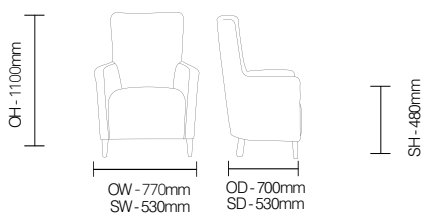

Christie / TSCH03

Christie is a family of low, medium, tub and high back chairs with enhanced specification option to suit challenging environments.

Standard Features

- Distinctive contemporary styling
- Robust, durable high back chair with quality solid birch frame
- Curved supportive back
- Fixed, contoured waterfall seat
- All foams comply with BS5852

Optional Features

- Piping and buttons
- Complete upholstery - fully sealed seat
- Removable seat

Performance Standards

- BS EN 1022:2005
- BS EN 16139:2013

DIMENSIONS

FINISH OPTIONS

Leg stain options :

- Beech
- Pippy Oak
- Walnut