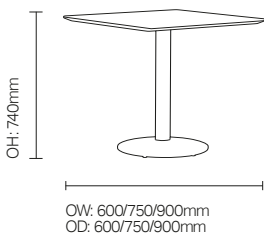

Pedestal Table/T58

Dining height
pedestal table.

Standard Features

- Dining height pedestal table with square top
- Stained solid wood contrast colour 25mm tops
- Standard bullnose edge

Optional Features

- Top size options (600/750/900 square)
- Pedestal and base colour options: black or silver, chrome to order
- Wood stain options

DIMENSIONS

OPTIONS

Wood stain options: