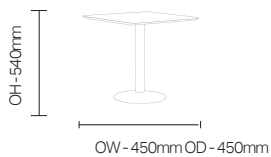

### Standard Features

- T57S coffee table
- Pedestal base with circular top

## DIMENSIONS