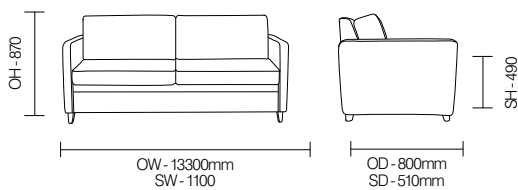

Mandy/ SSMA02

Mandy is a stylish, contemporary sofa, part of the Mandy family which includes an armchair and two and three seater sofas with sofa bed options.

Standard Features

- 2 seater sofa
- Solid Birch frame
- 12 mm plywood lining for strength, durability and additional weight
- Legs integrated into frame

Optional Features

- Loose cushions or fixed upholstery
- Pressure cushion foam options

Performance Standards

- BS EN 1022:2005
- BS EN 16139:2013

DIMENSIONS

FINISH OPTIONS

Leg stain options :

- Beech
- Pippy Oak
- Walnut
- Armati
- Shadow Beech