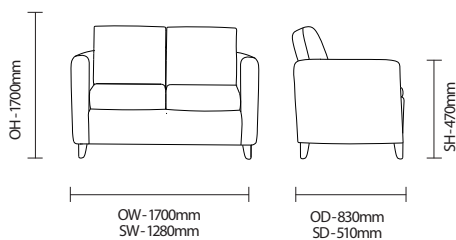

DIMENSIONS

FINISH OPTIONS

Leg stain options :

- Beech
- Pippy Oak
- Walnut
- Armati
- Shadow Beech

FABRIC OPTIONS

Upholstery:

- Available in a wide range of contract fabrics and vinyls