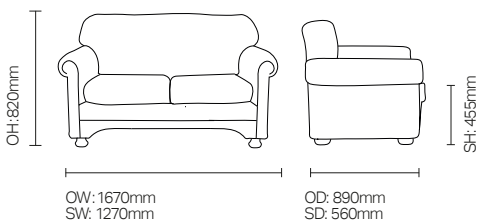

### Standard Features

- Hurleytwo seater sofa
- Front recess for hoist access
- Classic shape and scroll arm style
- 455mm seat height aids frail and elderly people to a standing position
- High supportive back for supreme comfort
- Quality, solid birch frame construction

## DIMENSIONS