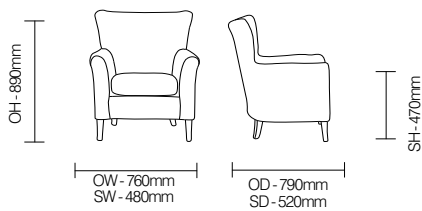

DIMENSIONS

FINISH OPTIONS

Leg stain options :

- Beech
- Pippy Oak
- Walnut

- Armati
- Shadow Beech