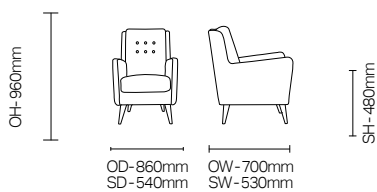

DIMENSIONS

FINISH OPTIONS

Leg stain options :

1. Beech
   - Pippy Oak
   - Walnut
   - Armati
   - Shadow Beech
2. ---