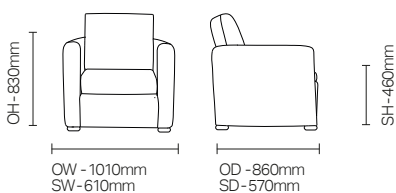

Bella/SSBA01

Bella offers simple and contemporary comfort, with a style at home in any room.

Standard Features

- Armchair
- Tapered leg
- Straight arm style
- Loose seat and back cushions
- Button detailing

Optional Features

- Tapered and round arm shape options
- Block or chrome leg options
- Fixed seat option
- Button and piping options
- M and X spec options
- Available in a wide range of fabrics and vinyls
- 2 seater sofa SSBA02
- 3 seater sofa SSBA03

DIMENSIONS

OPTIONS

Leg wood finishes: