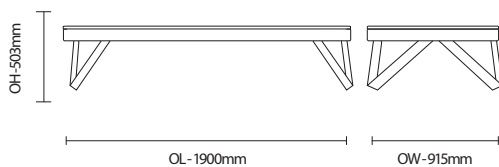

Skye / SKMBED3

Skye is a metal 3'00" single bed with a metal mesh base and skid base legs.

Standard Features

- Skye 3'00" metal single bed base
- Metal mesh base
- Detachable skid base legs
- Epoxy powder coated frame

Optional Features

- 4'6" Double option
- Headboard option (pictured)

Performance Standards

- BS7177 ignition source 5

DIMENSIONS

FINISH OPTIONS

- Black
-