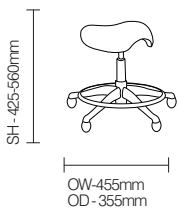

Saddle Stool/sfss01

Ergonomic gas lift stool.

Standard Features

- Ergonomic gas lift stool
- Saddle seat
- Foot ring
- Highest height 560mm
- Lowest height 425mm
- Safe working load: 23 stone/150kg

Optional Features

- Vinyl seat colour options

DIMENSIONS

OPTIONS

- Available in a wide range of vinyl colour options
-