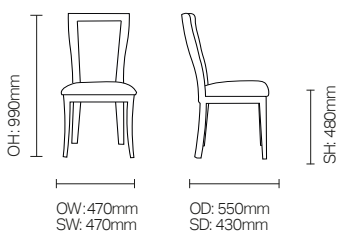

Optional Features

- Adriatic dining side chair with slatted back S334
- Adriatic dining arm chair with slatted back S335
- Adriatic dining armchair with upholstered back S337
- Skid frame option
- Wood stain options

DIMENSIONS

OPTIONS

Wood stain options: