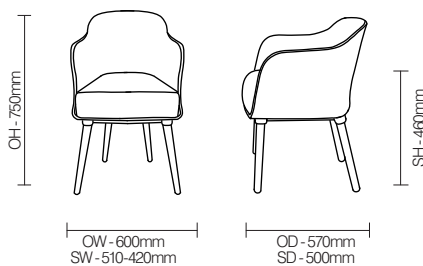

Colorado / RSCL01

Colorado is a stylish, multi-purpose healthcare chair with a shaped polypropylene shell

Standard Features

- Shaped polypropylene shell
- Highly durable, stain resistant seating
- Wipe clean for infection control
- Removable seat cushion

Optional Features

- Black or beech legs
- Colour options

Performance Standards

- BS EN 1022:2005
- BS EN 16139:2013 Test Level 2

DIMENSIONS

FINISH OPTIONS

Shell colour options :

- Soft Grey
 - Graphite
 - Ocean Blue
 - Polar
-