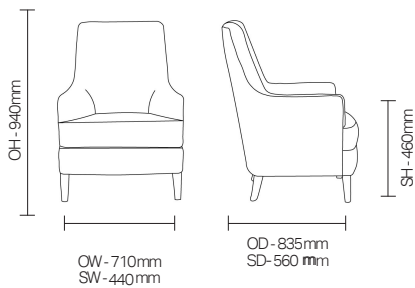

### Standard Features

- Mid back armchair
- Fixed seat cushion
- Piping

### Optional Features

- Plain or button back
- Removable seat cushion

## DIMENSIONS