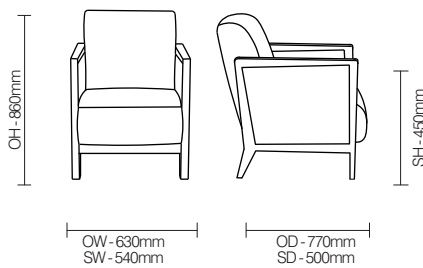

Vista/ LSVI02

Vista is a versatile chair with stylish show wood frame, waterfall seat and upholstered arms.

Standard Features

- Filled, upholstered arms
- Waterfall seat

Optional Features

- Cut-out hand grips (**LSVI03**)
- No filled arms (**LSVI03**)

Performance Standards

- BS EN 1022:2005
- BS EN 15373:2007 Test Level 3

DIMENSIONS

FINISH OPTIONS

Leg stain options :

- Beech
 - Pippy Oak
 - Walnut
 - Armati
 - Shadow Beech
-