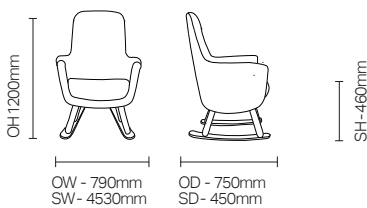

### Standard Features

- High back rocking chair
- Ergonomically suited for long periods of sitting
- Profiled back with adjustable lumbar support
- Supportive arms provide a natural resting position for forearms
- Reflexion™ high risk pressure foam

## DIMENSIONS