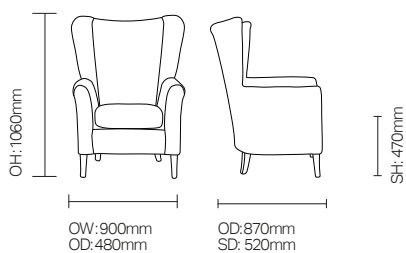

Pimlico/LSPI02

With curved edges, smooth lines and a focus on posture support and infection control, Pimlico is part of our classic Galloway range.

Standard Features

- Pimlico high back armchair
- Containment wings
- Removable seat
- Quality, solid birch frame construction

Optional Features

- Fixed seat (LSPI01)
- Enhanced mental health specification option (boarded seat and underside, security screws)
- Complete upholstery; fully sealed seat to prevent concealment and for ease of cleaning
- Piping and fluted back options
- Leg stain options

DIMENSIONS

OPTIONS

Leg stain options: