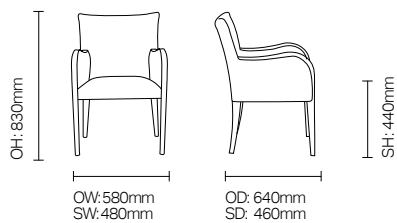

teal

HealthCare | LifeCare
teal LIVING

Kensington/LSKE01

A stylish, contemporary tub range for multi-environment use including bedroom, lounge and reception areas.

Standard Features

- Fully upholstered tub chair
- Fixed seat cushion
- Stylish curved arm shape

Optional Features

- Piping and leg stain options

DIMENSIONS

OPTIONS

Leg stain options: