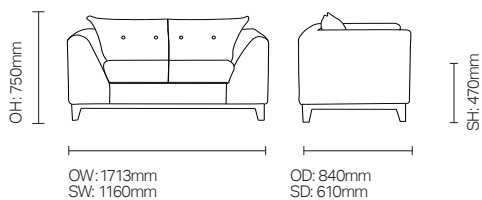

Idro/LSID02

Contemporary design with clean lines and relaxed back cushion detail.

Standard Features

- Idro2-seater sofa
- Contemporary design
- Quality, solid birch frame construction

Optional Features

- Matching armchair (LSID01)
- 3-seater sofa (LSID03) (add 600mm to width)
- Comfort foam and pressure relieving cushion options
- Leg stain options
- Piping and upholstery options

DIMENSIONS

LSID03 3-seater option, add 600mm to width

OPTIONS

Leg stain options: