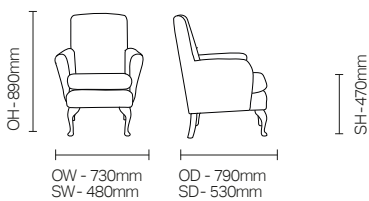

### Optional Features

- Piping and button options
- Wood stain options
- High back (no wings)
- High back with wings, available in petite, standard and grande size options
- 2 seater sofa option

## DIMENSIONS