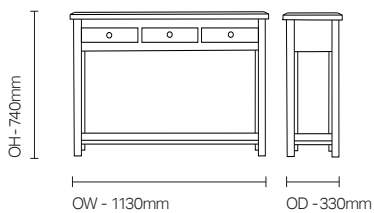

3 Drawer Console/LCDC01

Console table with three drawers and lower shelf.

Standard Features

- Console table
- Three drawers
- Lower shelf
- Solid Beech construction

Optional Features

- Drawer handle options
- Wood finish options

DIMENSIONS

OPTIONS

Leg wood finishes: