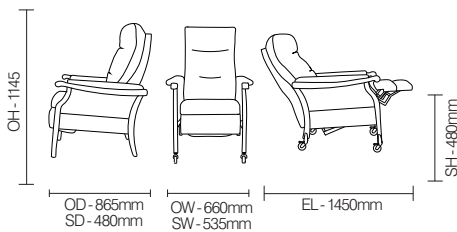

DIMENSIONS

FINISH OPTIONS

Wood stain options :

- Beech
- Pippy Oak
- Walnut
- Armati
- Shadow Beech