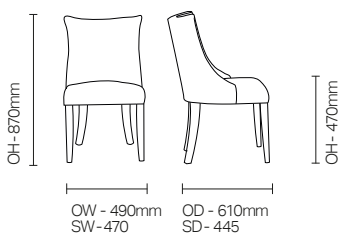

Pixie/DCPI01

The alluring Pixie offers a fun and modern design to jazz up any living or dining space.

Standard Features

- Upholstered occasional side chair
- Curved back

Optional Features

- Available in a wide range of fabrics and vinyls
- Elfin with 40mm button detail BCELO1
- Wood finish options

DIMENSIONS

OPTIONS

Leg wood finishes:

Beech

Pippy
Oak

Walnut

Strata
Oak

Armati