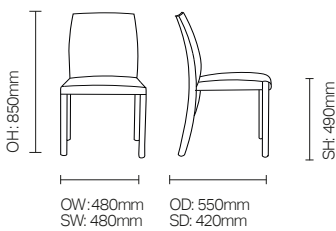

Kasumi/DCKA03

Kasumi is a contemporary dining collection with a distinctive and elegant curved shape.

Standard Features

- Kasumi dining side chair
- Upholstered seat and back with stylish show wood top
- Solid beech frame, mortise and tenon construction for added strength
- Medicote™ anti-bacterial lacquer

Optional Features

- Kasumi fully upholstered side chair DCKA02
- Kasumi fully upholstered arm chair DCKA02
- Kasumi arm chair with show wood back DCKA04
- Skid frame option
- Wood stain options

DIMENSIONS