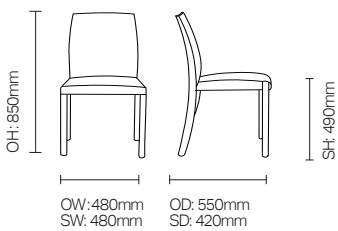

Kasumi/DCKA01

Kasumi is a contemporary dining collection with a distinctive and elegant curved shape.

Standard Features

- Kasumi dining side chair
- Fully upholstered seat and back
- Solid beech frame, mortise and tenon construction for added strength
- Medicote™ anti-bacterial lacquer

Optional Features

- Kasumi fully upholstered side chair DCKA02
- Kasumi side chair with show wood back DCKA03
- Kasumi arm chair with show wood back DCKA04
- Skid frame option
- Wood stain options

DIMENSIONS