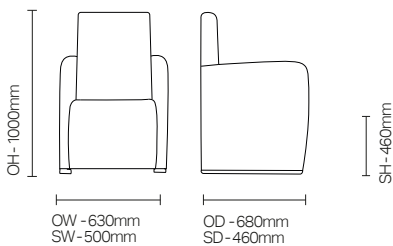

Fuerza/DCFU02X

Fuerza is a collection of extreme specification dining and bedroom chairs.

Standard Features

- High back dining armchair
- Extreme specification for high security environments
- Standard weight: 40kg
- Extremely robust, durable chair with fixed seat and back
- Extreme construction as standard
- Fully boarded with plywood panels, non-retractable security screws, no visible staples or metal back tacking

- Solid wood glides for ease of manoeuvrability, with anti-ligature design

- Available in a wide range of contract fabric and vinyls

Optional Features

- Without arms DCFU01X
- Low Back DCFU03X
- Low back with arms DCFU04X
- Wood glide stain options
- Additional weighting options
- Bariatric option (100mm wider than standard)

DIMENSIONS

OPTIONS

Wood finish options:

Shadow Beech Beech Strata Oak Pippy Oak (pictured) Walnut Armati Wenge Black White Grey