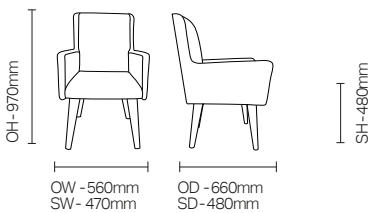

- Piping and fluting options
- Leg finish options
- Available in a wide range of fabric and vinyl options.

DIMENSIONS

OPTIONS

Leg wood finishes:

Beech

Pippy Oak

Walnut

Strata Oak