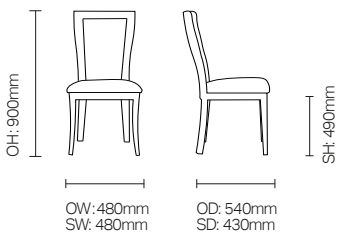

Darcey/^{DCDA01}

Darcey dining chairs complement any dining or activity area.

Standard Features

- Darcey dining side chair
- Hand hold standard
- Solid beech frame, mortise and tenon construction for added strength
- Medicote™ anti-bacterial lacquer
- Upholstered seat and back

Optional Features

- Darcey armchair DCDA02
- Skid frame option
- Wood stain options

DIMENSIONS

OPTIONS

Wood stain options: