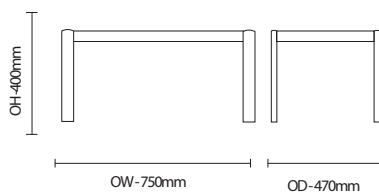

Coffee Table/ c08

Rectangular Long John coffee table for communal lounge or reception areas.

Standard Features

- Rectangular coffee table
- Soft, radiused corners for added safety
- Easy clean scratch and heat resistant laminate top
- 25mm beech laminate tops with bullnose edging, finished with clear Medicote lacquer
- Standard finish natural beech
- Solid beech legs/apron

Optional Features

- Finish options

Performance Standards

- BS EN 15372 Test Level 3
- 5 year guarantee

DIMENSIONS

FINISH OPTIONS

Wood finish options :

- Beech
 - Pippy oak
 - Walnut
 - Armati
-