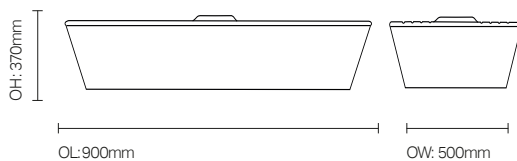

DIMENSIONS