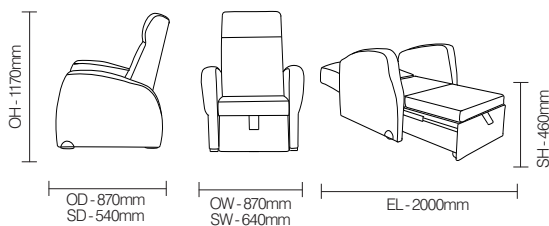

### Standard Features

- Ideal for family sleepovers in patient rooms
- Stylish contemporary design
- Easy operation
- Extends to 2m bed
- Storage area with protective cover for pillows, etc
- Space saving
- Fully open head area
- In-line locking castors - easy push button operation, swivel rear castor for manoeuvrability

### Optional Features

- Standard 640mm and compact 500mm seat width options available

## DIMENSIONS

### BDBU22

Buddy Compact - seat width 500mm