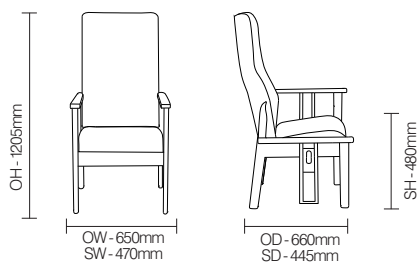

### Standard Features

- Drop arms
- Removable, depth adjustable polymer seat as standard for access/hygiene
- Ergonomically designed high back for head/lumbar support
- Medicote anti-bacterial finish technology for infection management
- Maximum load 160kg (25st)

## DIMENSIONS