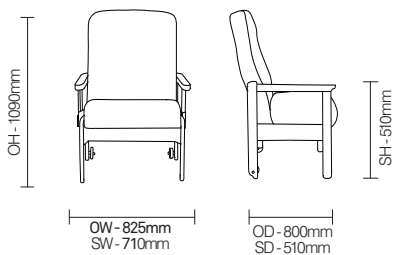

Whittle Bariatric/747X

Whittle is an extra large, specialist heavy duty bariatric chair with integral pressure management.

Standard Features

- Maximum load up to 320kg (50st)
- Standard seat height 510mm (20")
- Beech frame with mortise and tenon joints for added strength
- Reflexion® pressure relieving foam and housekeeping wheels as standard

Optional Features

- Tray option
- Removable seat
- Removable seat platform
- Other sizes available
- Drop arm patient transfer

Performance Standards

BS EN 16139

DIMENSIONS

FINISH OPTIONS

Leg stain options :