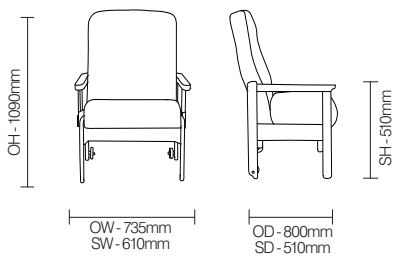

Whittle Bariatric / 747

Whittle is a specialist heavy duty bariatric chair with integral pressure management.

Standard Features

- Maximum load up to 254kg (40st)
- Standard seat height 510mm (20")
- Beech frame with mortise and tenon joints for added strength
- Reflexion® pressure relieving foam and housekeeping wheels as standard

Optional Features

- Tray option
- Removable seat
- Removable seat platform
- Other sizes available
- Drop arm patient transfer

Performance Standards

BS EN 16139

DIMENSIONS

FINISH OPTIONS

Leg stain options :