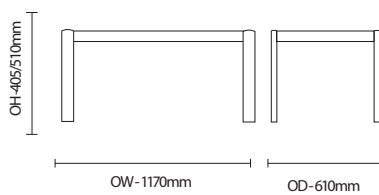

### Optional Features

- Finish options
- Shelf option available (712W)

## DIMENSIONS

---