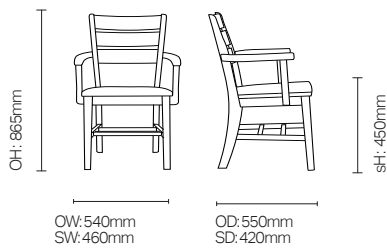

Optional Features

- DCAS01M Aspen side chair