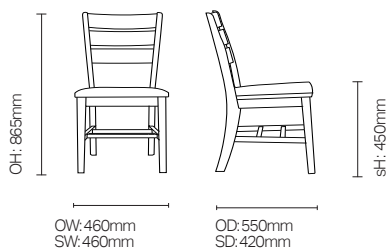

Optional Features

- DCAS02M Aspen Armchair