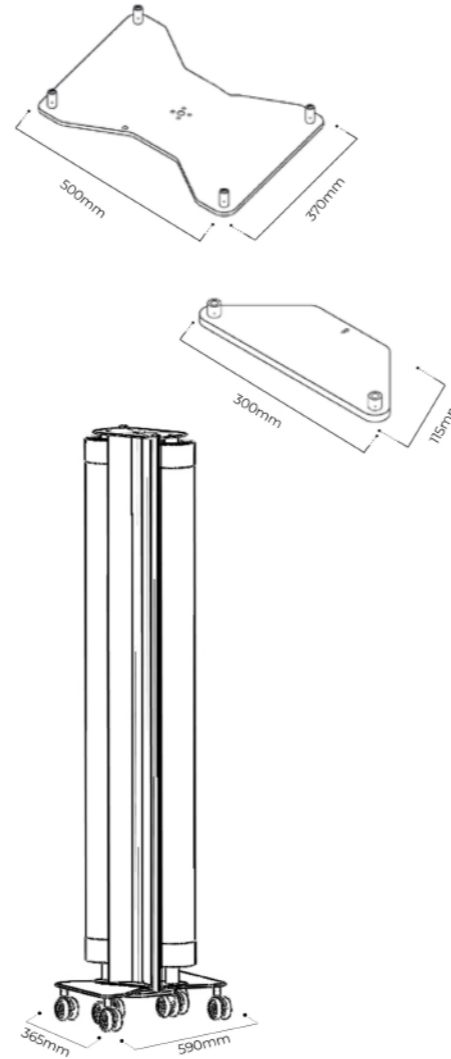

Closed:

Teal are committed to providing sustainable product solutions and reducing our environmental impact. We focus on three key areas:

- **Sustainability** - Sustainability is written in to everything that we do. It's in our designs, our manufacturing and our delivery. Every one of our products is at least 90% recyclable with many being 100%.
- **Reducing Energy Consumption** - We've been carbon neutral since 2010
- **Recycling** - Working alongside the Environment Agency we have created our own in-house recycling facility for old furniture, which is disassembled into components and segregated into waste streams for recycling - typically wood, metal, plastic, fabrics and foams. A certificate is issued to confirm recycling in an environmentally friendly manner.

Product Details

Product name: Teal KwickScreen Duo
Product Category: Other metal furniture, retractable partition

Manufacturer Details:
Teal
Branch Road
Lower Darwen
Lancashire
BB3 0AR

Tel: 01254 688210
Email: sales@teal.co.uk

Ecological & Disposal Information

Ex-toxicity: N/A

Biodegradability: Recyclable

Packaging: Cardboard to be disposed of in line with local regulations.

The Teal KwickScreen Duo is assembled with mechanical fasteners allowing for the product to be broken down at the end of its life cycle allowing over 90% of the materials by weight to be easily recycled.

Product Composition

Primary Materials by Weight:

Material	% Weight
Steel	50%
Aluminium	20%
Polyester	16%
Glass Fibre	4%
PVC	4%
Other	<1%