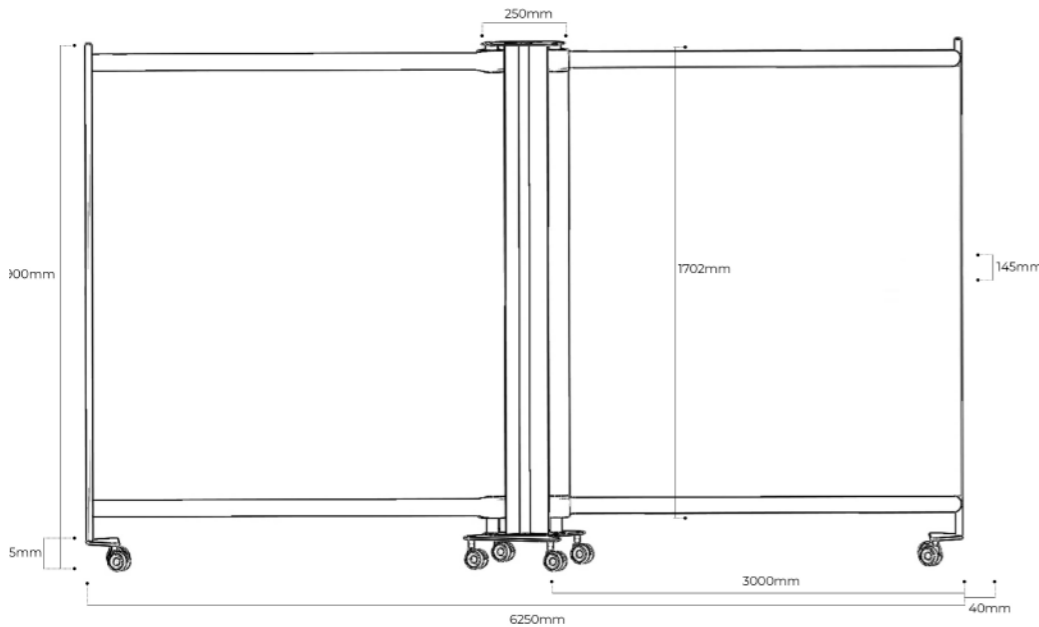

Collection 2

Collection 3

Collection 4

DIMENSIONS

ENVIRONMENTAL SAFETY

Fully Extended:

Dimensions:

Total Extended Width: 6000mm
 Retracted Width: 30cm
 Height: 1905mm
 Weight: 20kg