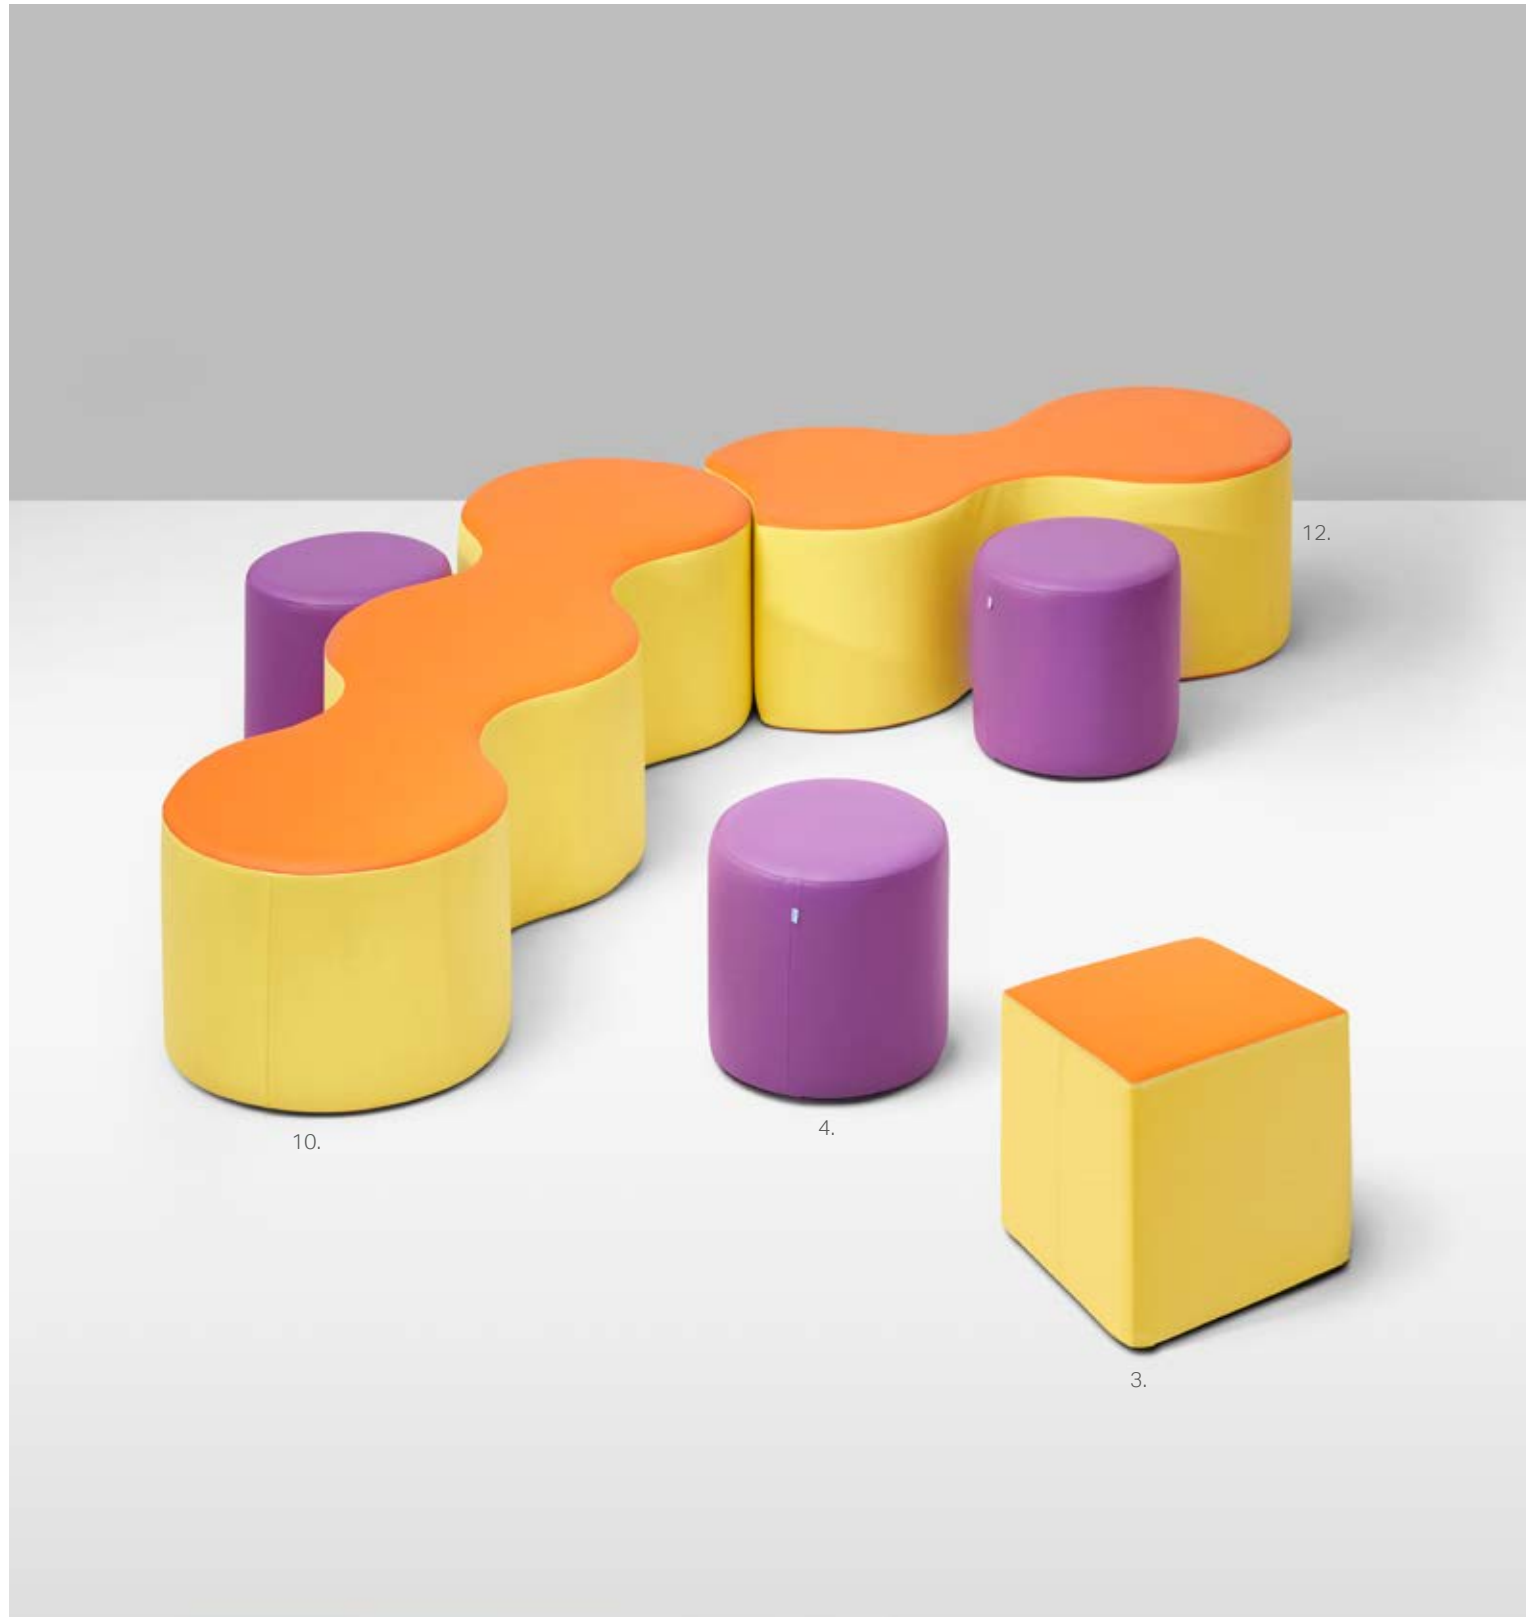

call 0800 980 8998 or visit www.teal.co.uk

Block foam seating

block foam seating

Orb

Orb allows for user interactivity - either nested together, arranged in a scatter format or used individually.

- Upholstered foam circular seating
- Frameless design
- Comfortable CMHR moulded foam design
- Anti-tamper concealed zip