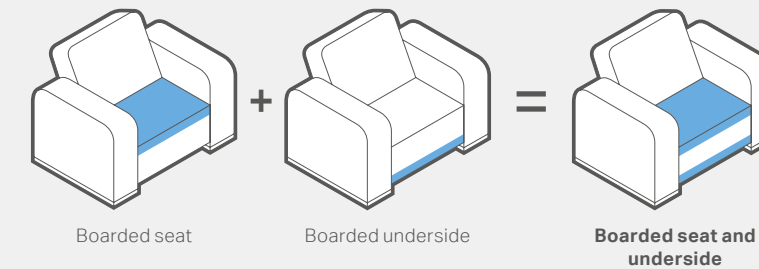

challenging environments options & standard features

Look for the symbols
throughout the brochure
on selected products

Plus+ Complete upholstery option

Upholstered products are available with sewn in seams to prevent concealment and for ease of cleaning.

Weighting options

Products are available with concealed weighting options to limit misuse, increase stability and to maximise safety.
(Note: Medium weighting = +20kg, Heavy weighting = +40kg)

Anti-ligature

Products designed for enhanced anti-ligature healthcare environments where there is risk of self-harm.

Difficult to pick up

Flowing design means many products have been designed to make them difficult to pick up, with rounded corners and smooth lines.

Security screws

Enhanced mental health (M) and Extreme environment (X) products are fitted with non-retractable security screws, no visible staples and no metal back tacking for added safety.

seating options

Our two challenging behaviour seating specification options are identified by the M and X symbols and can be found throughout this brochure. The diagrams below illustrate the differing specifications.

Look for the symbols
throughout the brochure

Enhanced mental health   Extreme environment

M Enhanced Mental Health specification