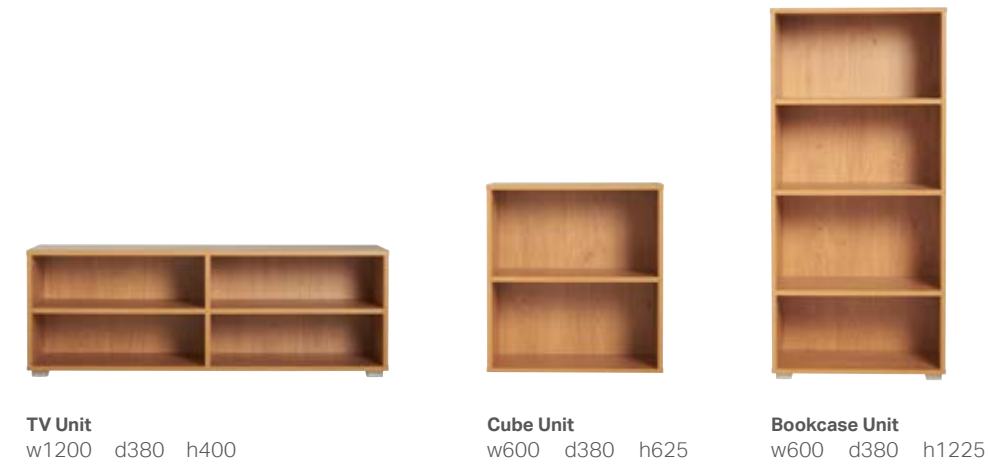

1 Choose TV unit, Cube Unit or Tall bookcase unit

TV Unit
w1200 d380 h400

Cube Unit
w600 d380 h625

Bookcase Unit
w600 d380 h1225

LCLE01

Leto TV unit (open)

LCLE11

Leto TV unit with doors

LCLE02

Leto Bookcase unit (open)

LCLE12

Leto Bookcase unit
(with bottom door – as shown opposite)

LCLE03

Leto Cube unit (open)

LCLE13

Leto Cube unit
(with door – as shown opposite)

2 Choose door and carcass finishes (Note: bookcase only available with door at base of unit)

Colour options: Standard colour options shown below: