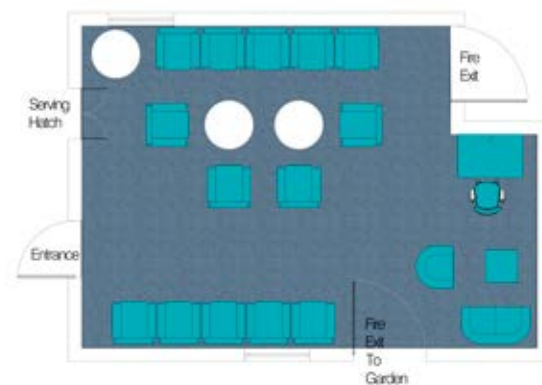

Design & space planning