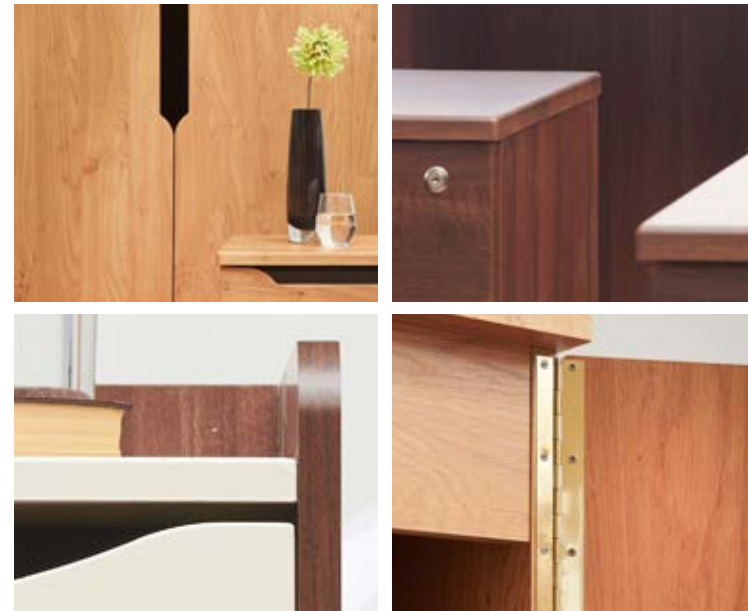

Range specification (all models)

- 18mm MFC carcass with 18mm cam/dowelled back
- 25mm vinyl wrapped soft edge tops
- 18mm matching vinyl drawer and door fronts with detailed styling
- Security screws
- Inset anti-ligature handles (except Solstis and Accent ranges)
- Matching interiors throughout
- Piano hinges (except Sense range)
- Non-removable drawers
- Anti-ligature shelf for clothes hanging

Sense dementia range

- Clear, polycarbonate door option for clothes section
- Scoop drawer style

Options

See page 90 for bedroom options

Teal standard wood stains

Bedroom furniture wood finishes

Other colours available by special request only.