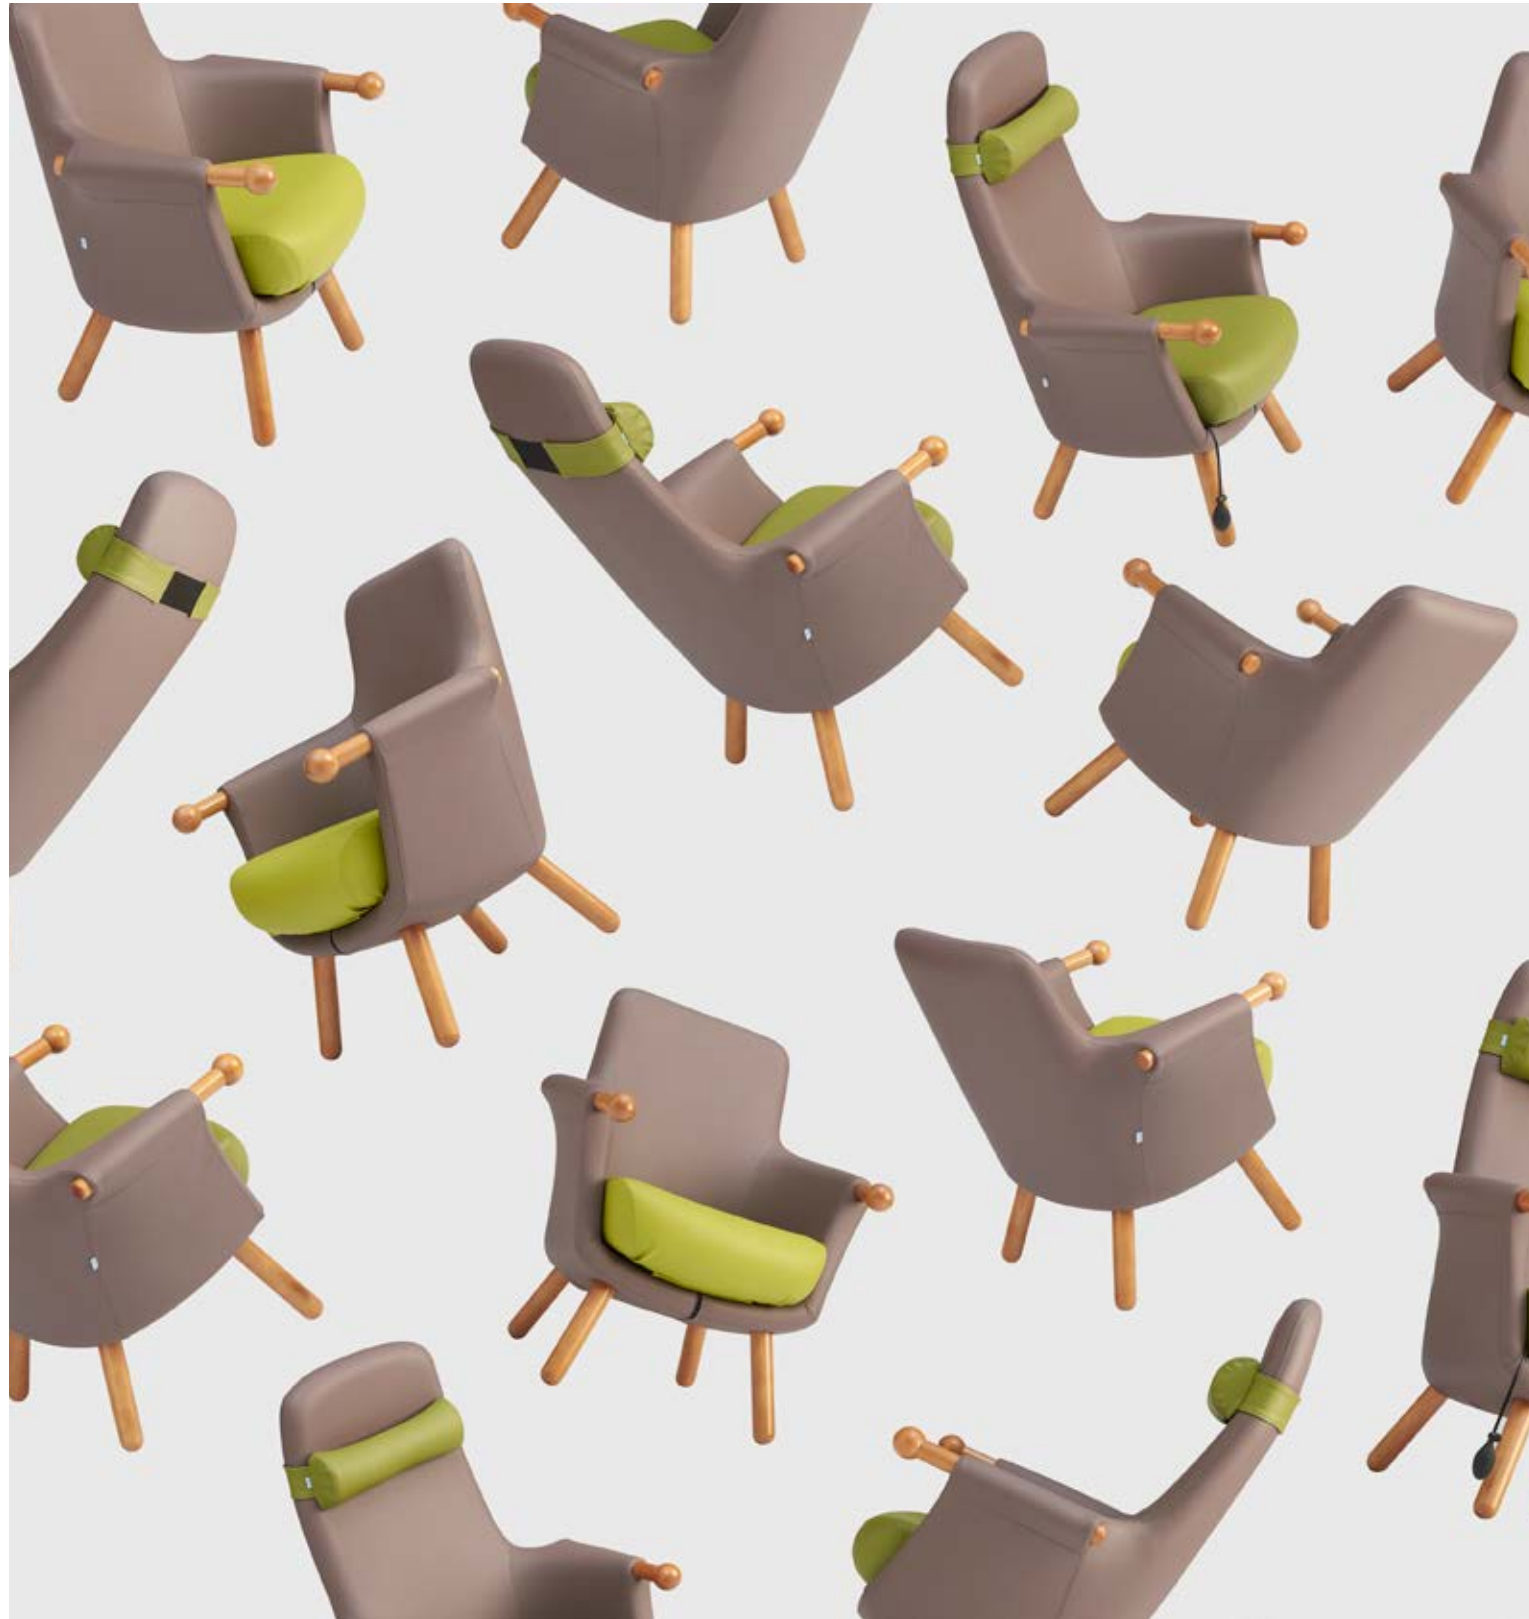

call 0800 980 8998 or visit www.teal.co.uk

Lounge seating

ergonomic armchair

Velvare

Velvare is a distinctively styled, ergonomic lifestyle chair created by international designer Jon Crawford.

- Ergonomically suited for long periods of sitting
- Tactile, hygienic orb shaped handgrips
- Profiled back with adjustable lumbar support
- Supportive arms provide a natural resting position for the forearms
- Reflexion® high risk pressure foam