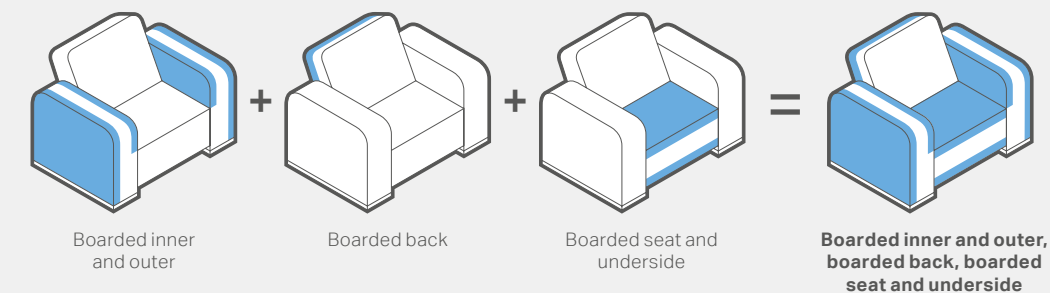

Our two challenging behaviour seating specification options are identified by the M and X symbols and can be found throughout this brochure. The diagrams below illustrate the differing specifications.

Look for the symbols
throughout the brochure

Enhanced mental health Extreme environment

M Enhanced Mental Health specification

X Extreme Environment specification

Features

Enhanced Mental Health
Solid Birch frames with boarded plywood panels - ply underside and seat platform

- Non-retractable security screws and bolts
- No visible staples
- No metal back tacking

Extreme Environment
Solid Birch frames with boarded plywood panels - ply underside, seat platform, back, inner and outer panels