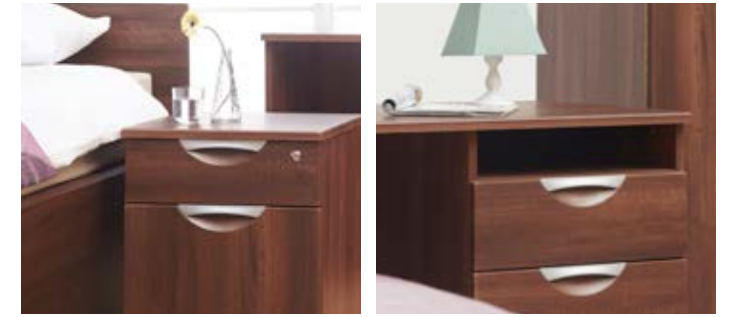

Solstis, with subtle, contemporary styling details and scoop aluminium handles also features 25mm vinyl wrapped soft edge tops and sleek, wrap around drawer fronts.

- 18mm MFC carcass with 18mm cam and dowelled back for added strength
- 25mm vinyl wrapped soft edge tops
- 18mm matching vinyl drawer and door fronts for long lasting appearance and with detailed styling
- Security screws
- Integrated scoop aluminium handles
- Matching interiors throughout
- Piano hinges
- Non-removable drawers
- Anti-ligature shelf for clothes hanging
- Strength and stability tested