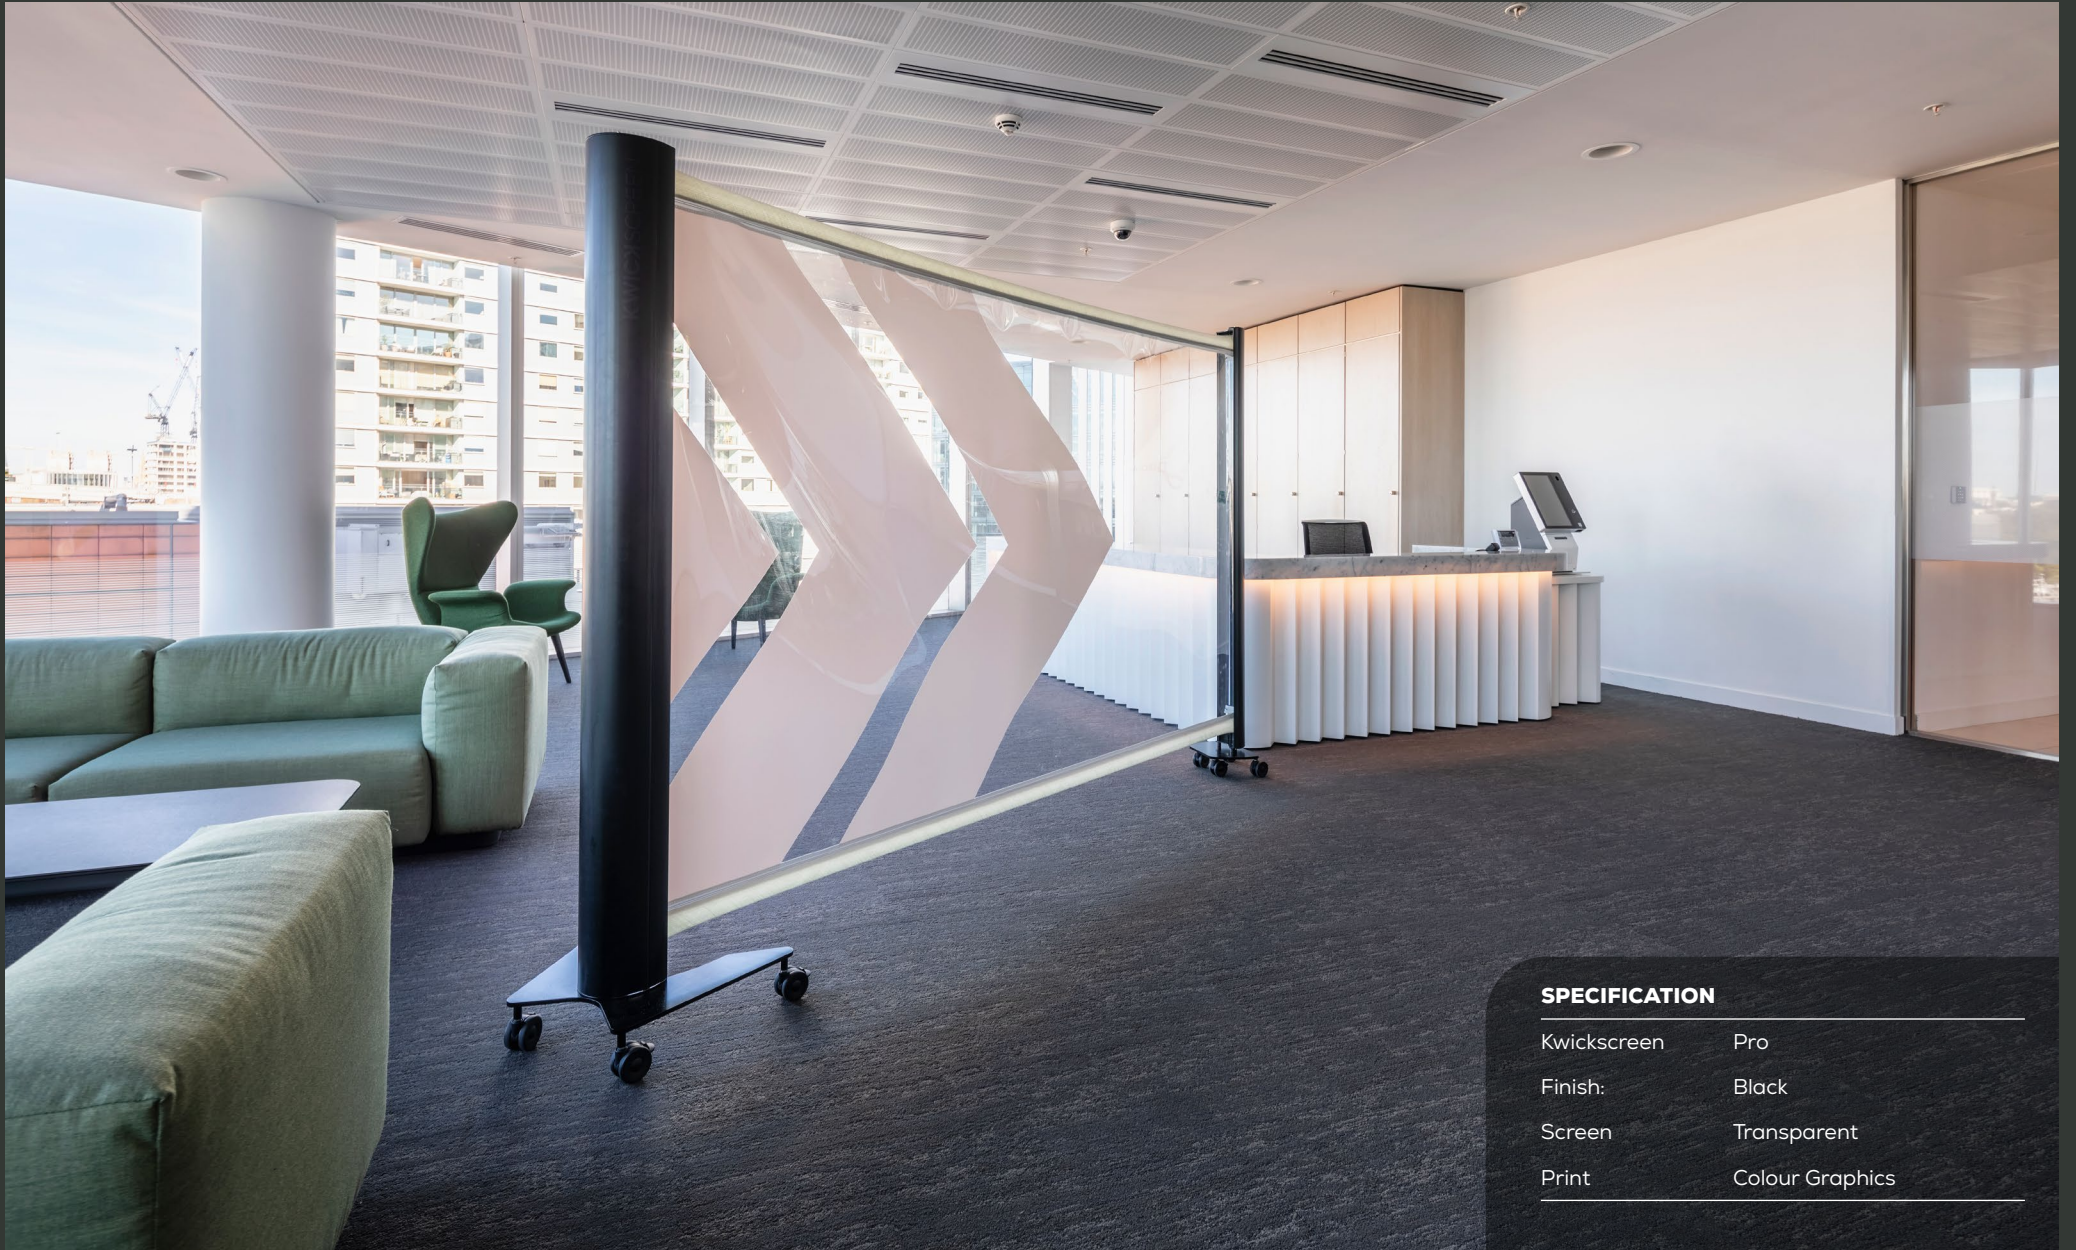

SPECIFICATION

Kwickscreen	Pro
Finish:	Black
Screen	Transparent
Print	Colour Graphics