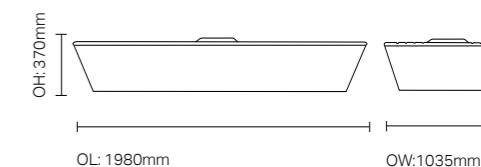

Surrey provides enhanced safety and security, whilst unique design features ensure infection control standards and manual handling issues are further reduced.

- Durable MDF vinyl wrapped soft edge top (25mm)
- Channelled platform allows easy cleaning and air to circulate under mattress
- Sloping sides enable staff to work closer to the bed/service users to get out of bed easily
- Waterfall edging around platform/base prevents fluid ingress and improves cleaning
- Integral mattress retainers
- Standard finish Pippy Oak (vinyl wrapped & laminated)