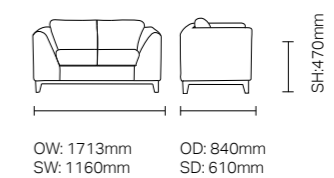

LSID01M / LSID02M

Idro blends contemporary styling with comfort to create a distinctive soft seating range with show wood underframe.

Ideal for low risk environments, with part plywood reinforcement up to M specification available.

LSID01M Idro Armchair
LSID02M Idro 2 Seater Sofa