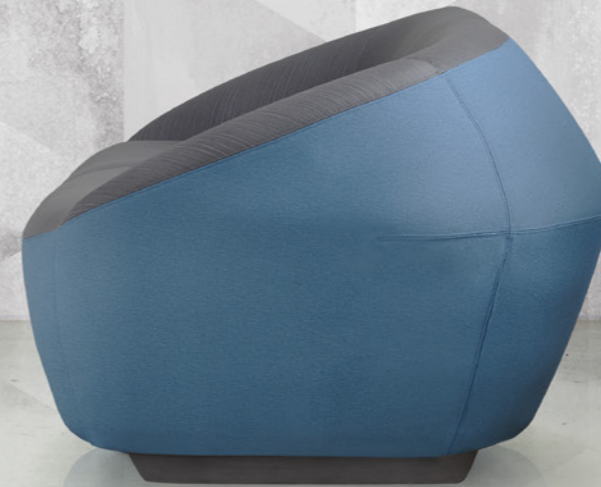

TSRK21 Tub chair non-upholstered
TARK21 Multi-use table

Roku® Asuka

Specification

Extreme Environment (X)

Options

Additional weighting options
(medium and heavy)

SSRA02X / SSRA03X

Roku® Asuka completes the new Roku® family, with the introduction of a 2.5 and 3.5 seater organically shaped sofa range, designed for multi-use environments such as lounge, waiting and reception areas including acute adult and CAMHS units.

With low-back design and generous seating area Roku® Asuka features a fully sealed single piece seat and boarded underside and a low overall height to ensure clear lines of sight for care staff.

Complete upholstery, fully sealed single piece seat to prevent concealment and for ease of cleaning.

No visible staples or metal back tacking.

Flowing design with rounded corners, difficult to pick up and grasp, maximising safety and minimising misuse.

SSRA02X Roku® Asuka 2.5 Seater Sofa
SSRA03X Roku® Asuka 3.5 Seater Sofa