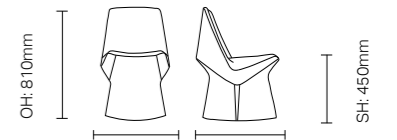

Compact footprint ensures Roku® Keata easily passes through a doorway or tucks under a desk or dining table.

Core colour options:

Non-stock colours:

OW: 510mm OD: 615mm
SW: 490mm SD: 450mm

Roku® - new colours