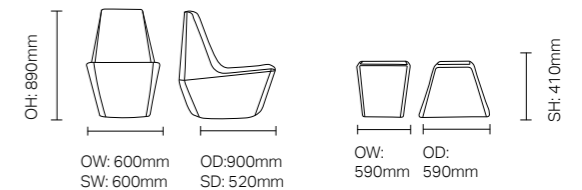

Flex Hexagons

Modern, fun additions to our Flex foam range, designed to appeal to CAMHS, young people, autism, learning disabilities, seclusion zones and wider healthcare settings such as hospital waiting areas, corridors and paediatrics.