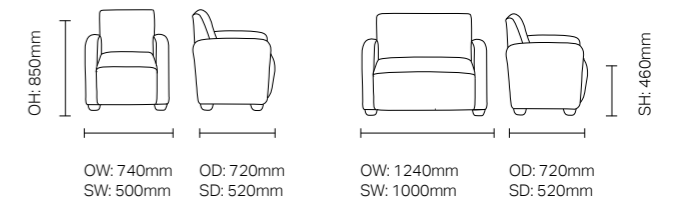

Options

- Complete upholstery with fully sealed seat to prevent concealment
- Piping and buttons
- Leg stain options