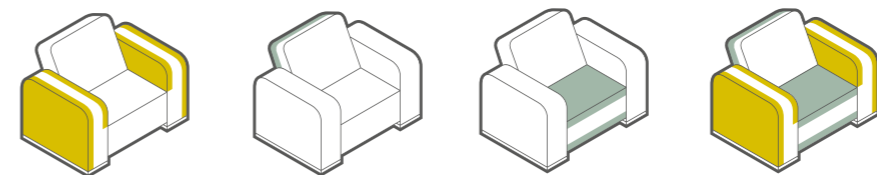

Solid Birch frames with boarded plywood panels; ply underside, seat platform, back, inner and outer panels

- Non-retractable security screws and bolts
- No visible staples
- No metal back tacking

Additional options

- Polycarbonate base
- Oversewn zip
- Weighting (where indicated)

M Enhanced Mental Health Specification

Boarded seat + Boarded underside = **Boarded seat & underside**

X Extreme Environment Specification

Boarded inner & outer + Boarded back + Boarded seat & underside = **Boarded inner & outer, boarded back, boarded seat & underside**

Compact
Robust
Secure
Sealed
Weighted
Anti-ligature

Indoor or Outdoor

Durable, one piece moulded polyethylene with UV stabiliser for indoor or outdoor use