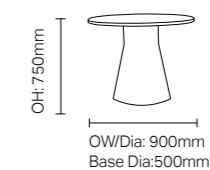

- Fully sealed moulded polyethylene table base
- Weighted tip-resistant design
- Conical design for multi-environment use
- 25mm bullnosed laminate top with Medicote™ anti-bacterial lacquer
- Difficult to grasp, manoeuvre, manipulate, pick up
- Wipe clean top for infection control
- Soft radiused corners for added safety
- X Specification as standard: non-retractable security screws & bolts
- Standard weighting 52kg
- Complements the Portobello range.