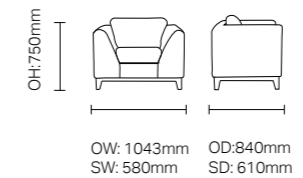

LSID01M / LSID02M

Idro blends contemporary styling with comfort to create a distinctive soft seating range with show wood underframe.

Ideal for low risk environments, with part plywood reinforcement up to M specification available.

LSID01M Idro Armchair
LSID02M Idro 2 Seater Sofa