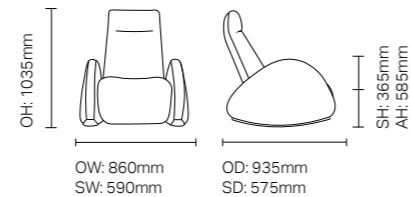

Jetson Sensory Motion Chair

Jetson is a generously proportioned, comfortable, contemporary rocking chair suitable for use in low to medium secure units, with increased arm height for enhanced comfort. Jetson has a gentle rocking base and soft upholstery.

- Gentle, calming rocking action for relieving tension
- Contemporary styling for the modern care facility
- Stops quickly on its own
- Sturdy construction
- Difficult to pick up
- Suitable for multiple areas including autism, learning disabilities and rehabilitation within therapy and sensory areas

Made by Teal in the UK

We are a true British manufacturer, based in the north of England