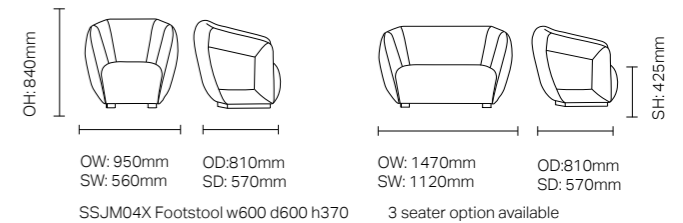

Jem combines extremely robust construction with modern statement design; the angular lines and dynamic styling add interest to any day space.

Generous proportions give individuals a sense of personal space and the addition of the matching footstool creates a comfortable place to lounge.

With complete upholstery for ease of cleaning and extreme specification ensuring safety and security, Jem is suited for multi-environment use, including CAMHS and young adults.