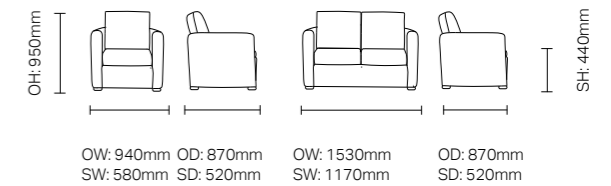

Options

- Weighting options (medium and heavy) to limit misuse, increase stability and maximise safety
- Fixed seat cushion option
- 3-seater option available
- Solid wood glides with stain options