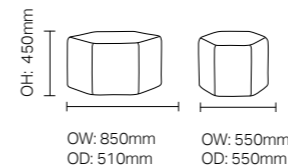

Flex Lounger

FSFL16 -21

1. FSFL16* Flex Rocking Lounger
2. FSFL17 Flex Rocking Lounger Footstool
  FSFL18 Flex Lounger (not pictured)
3. FSFL19 Flex Hexagon
4. FSFL20 Flex Wide Hexagon
  FSFL21 Flex Large Hexagon
  (not pictured) w1200 d510 h450

Lightweight, safe additions to the popular Flex foam range with the introduction of new organic and sophisticated shapes. Softer, tapered edge designs and new hexagonal shapes offer choice and variation, with anti-vandal options available.

Flex Foam Rocking Lounger

Soft foam rocking lounger with gentle, calming motion and matching footstool. Ideal for lounging, gaming, relaxation and de-escalation.

Flex Hexagons

Modern, fun additions to our Flex foam range, designed to appeal to CAMHS, young people, autism, learning disabilities, seclusion zones and wider healthcare settings such as hospital waiting areas, corridors and paediatrics.

For full Flex product range, visit our website teal.co.uk

* FSFL16 includes a plywood base. All other Flex models are 100% foam.