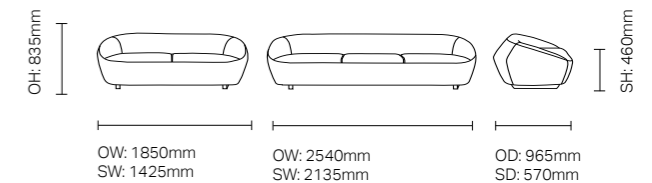

SSRA02X / SSRA03X

Roku® Asuka completes the new Roku® family, with the introduction of a 2.5 and 3.5 seater organically shaped sofa range, designed for multi-use environments such as lounge, waiting and reception areas including acute adult and CAMHS units.

With low-back design and generous seating area Roku® Asuka features a fully sealed single piece seat and boarded underside and a low overall height to ensure clear lines of sight for care staff.

Complete upholstery, fully sealed single piece seat to prevent concealment and for ease of cleaning.

No visible staples or metal back tacking.

Flowing design with rounded corners, difficult to pick up and grasp, maximising safety and minimising misuse.

SSRA02X Roku® Asuka 2.5 Seater Sofa
SSRA03X Roku® Asuka 3.5 Seater Sofa