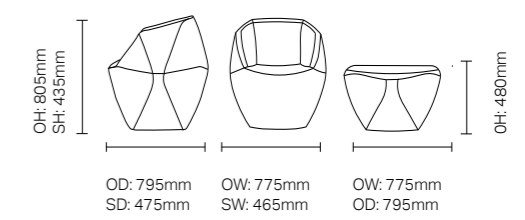

Roku® - new colours

Core colour options:

Non-stock colours:

Options

- Matching table
- Additional weight 50kg & 70kg
- TSRK22 Seat Pad
- TSRK23 Fully Upholstered

TSRK21 / TARK21

Roku® is available with a contemporary new colour palette, with six calming colour options to meet the needs of the client group and environment.

Non-upholstered Roku® is suitable for indoor and outdoor use. Hexagonal shape offers complete concealment free design with rounded corners and no sharp edges, making it difficult to handle/move. Standard 30kg weight to limit misuse. Designed by Ben Grafton.

TSRK21 Tub chair non-upholstered
TARK21 Multi-use table