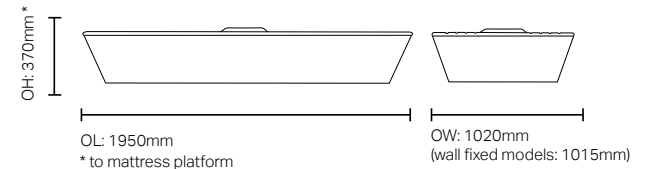

### Environmental Product Analysis

Recyclability: 99%  
Recycled Content: 45.15%

Headboard: OH: 850mm OW: 1025mm OD: 18mm Height Above Bed: 480mm