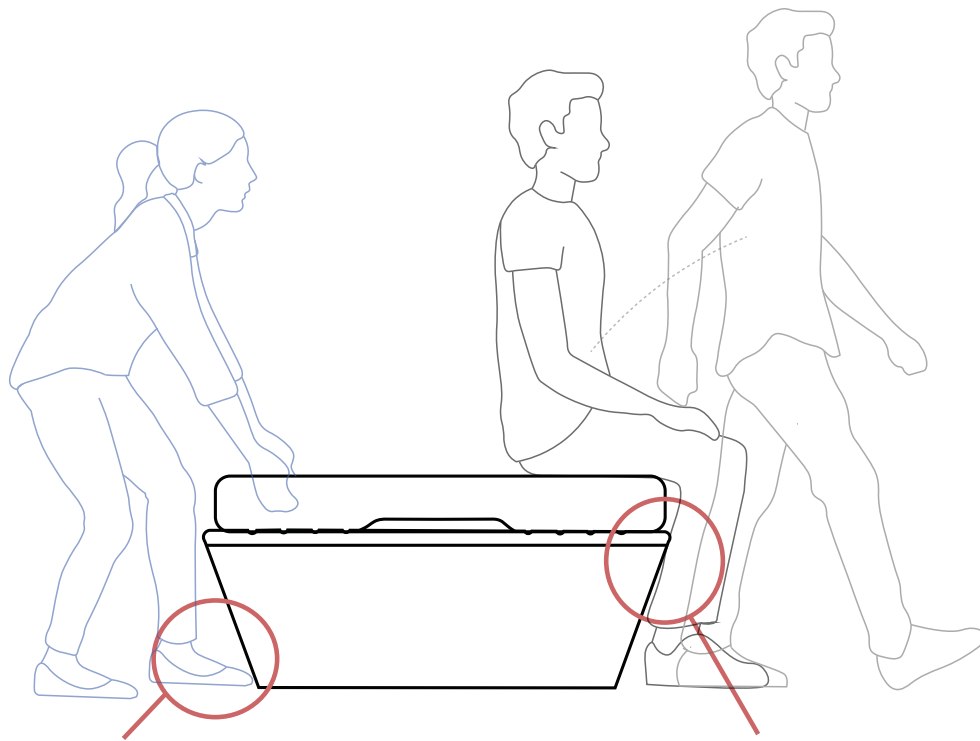

Myla

Aids staff access

Aids sit-to-stand movement

Sloping Sides

- Unique design aids infection control, while also reducing manual handling issues
- Sloping sides enable staff to work closer to the bed and service users to get out of bed much more easily