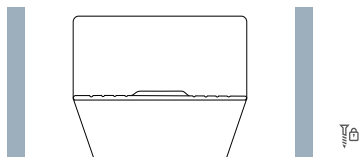

## Options

**BDMY01 Central Freestanding**

**BDMY02 Central Wall Fixed**

**BDMY03 Left Hand Wall Fixed**

**BDMY04 Right Hand Wall Fixed**

**BDMY05 Floor Standing Headboard**

Order codes:

- BDMY01 Central freestanding
- BDMY02 Central wall fixed
- BDMY03 Left hand wall fixed
- BDMY04 Right hand wall fixed
- BDMY05 Floorstanding Headboard
- Colour options – Graphite grey, Pippy oak, white KYDEX® thermoplastic sheet