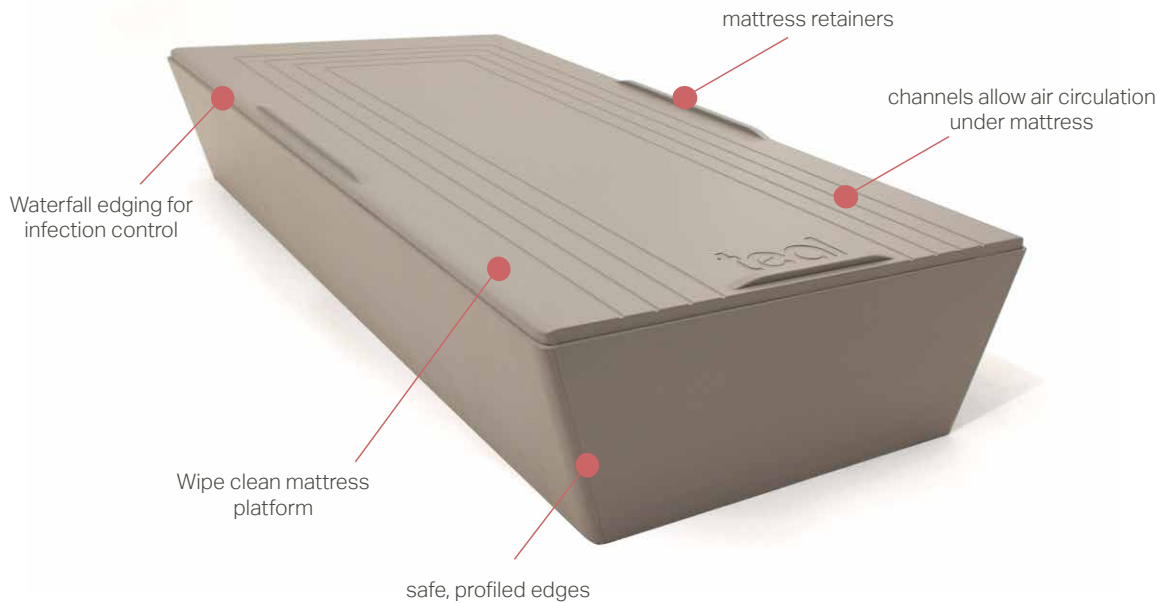

# Myla

A secure, extremely durable new addition to the challenging environment collection. Smooth, round profile edges ensure enhanced **safety & security.**

## Standard Features

- Unique design aids infection control, while manual handling issues are further reduced
- Durable MDF vinyl wrapped construction
- 22mm soft edge top
- Channelled platform allows easy cleaning and air to circulate under the mattress
- Sloping sides; enables easy staff access for cleaning or assisting a service user. Also aids sit-to-stand movement
- Waterfall edging around platform/base prevents fluid ingress and improves cleaning
- Internal support sections provide enhanced durability and strength
- Integral mattress retainers

## Optional Features

- Freestanding central version or wall fixed
- Enclosed underside option to prevent misuse and concealment
- Floor standing co-ordinating headboard
- Finish options: standard finish Graphite Grey, Pippy Oak (vinyl wrapped & laminated) or white KYDEX® Thermoplastic sheet

## Sloping Sides

- Unique design aids infection control, while also reducing manual handling issues
- Sloping sides enable staff to work closer to the bed and service users to get out of bed much more easily