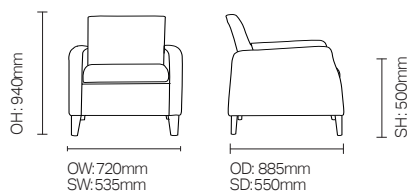

Optional Features

- Pressure relief foam option
- Piping
- Wood stain options
- Extreme specification option