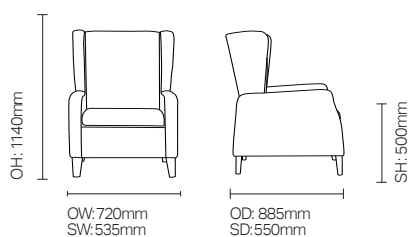

Optional Features

- Pressure relief foam option
- Piping
- Wood stain options