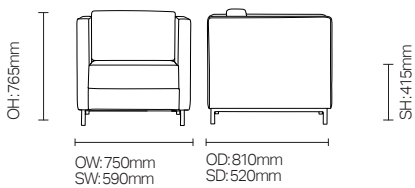

Dice /RSDC01

Dynamic and functional, Dice is a perfect solution for reception, waiting environments and breakout areas.

Standard Features

- Dice armchair
- Traditional carcass construction
- Fitted back cushions
- Fully upholstered
- Square tubular frame

Optional Features

- RSDC02 2 Seater and RSDC03 3 Seater sofa options

DIMENSIONS

MODEL OPTIONS

RSDC01 Dice Armchair

RSDC02 Dice 2 Seater Sofa

RSDC03 Dice 3 Seater Sofa