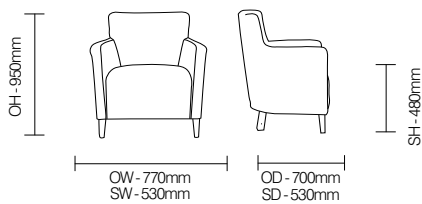

Christie / SSCH01

Christie is a family of low, medium and high back chairs with enhanced specification option to suit challenging environments.

Standard Features

- Distinctive contemporary styling
- Robust, durable easy chair with quality solid birch frame
- Curved supportive back
- Fixed, contoured waterfall seat
- All foams comply with BS5852

Optional Features

- Piping and buttons
- Complete upholstery - fully sealed seat
- Removable seat

Performance Standards

- BS EN 1022:2005
- BS EN 16139:2013

DIMENSIONS

FINISH OPTIONS

Leg stain options :

- Beech
- Pippy Oak
- Walnut