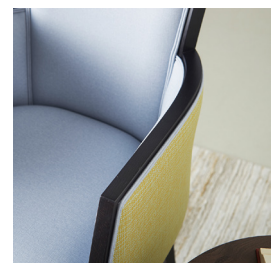

LSFE01

A beautiful show wood frame highlights the form and shape of Felicity.

Compact and stylish Felicity adapts effortlessly to any environment.

Standard Features

- Contemporary styling
- Show wood frame
- Curved profile
- Double piping finishing detail
- Fixed seat

Optional Features

- Wood finish options
- Customise from a wide range of fabrics to enhance any space

Technical Information

Dimensions:

LSFE01
Armchair

Finish Options

Upholstery Selections can be found [Here](#)