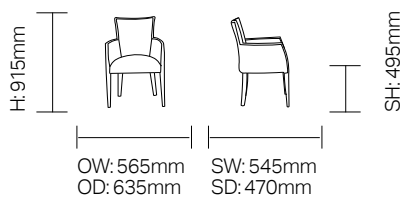

LSFE01

A beautiful show wood frame highlights the form and shape of Felicity.

Compact and stylish Felicity adapts effortlessly to any environment.

Standard Features

- Contemporary styling
- Show wood frame
- Curved profile
- Double piping finishing detail
- Fixed seat

Optional Features

- Wood finish options
- Customise from a wide range of fabrics to enhance any space

Technical Information

Dimensions:

LSFE01
Armchair

Finish Options

Upholstery Selections can be found [Here](#)