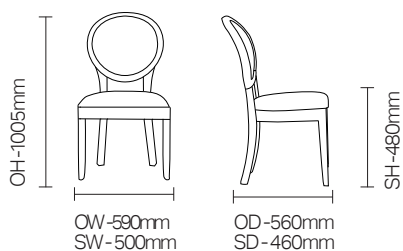

Astoria/DCAT01

Our elegant, generously proportioned Astoria dining range evokes a feeling of grandeur and fine dining.

Standard Features

- Astoria dining side chair
- Traditional dining chair with upholstered seat and upholstered back
- Cross design back support
- Sacral gap
- Piping as standard
- Solid beech frame, mortise and tenon construction for added strength
- Medicote anti-bacterial lacquer
- Product weight: 7.1kg

Optional Features

- Skid frame
- Wood stain finishes
- Armchair model DCAT02

DIMENSIONS

FINISH OPTIONS

Leg stain options:

Shadow Beech Beech Strata Oak Pippy Oak Walnut Armati Wenge Black White Grey